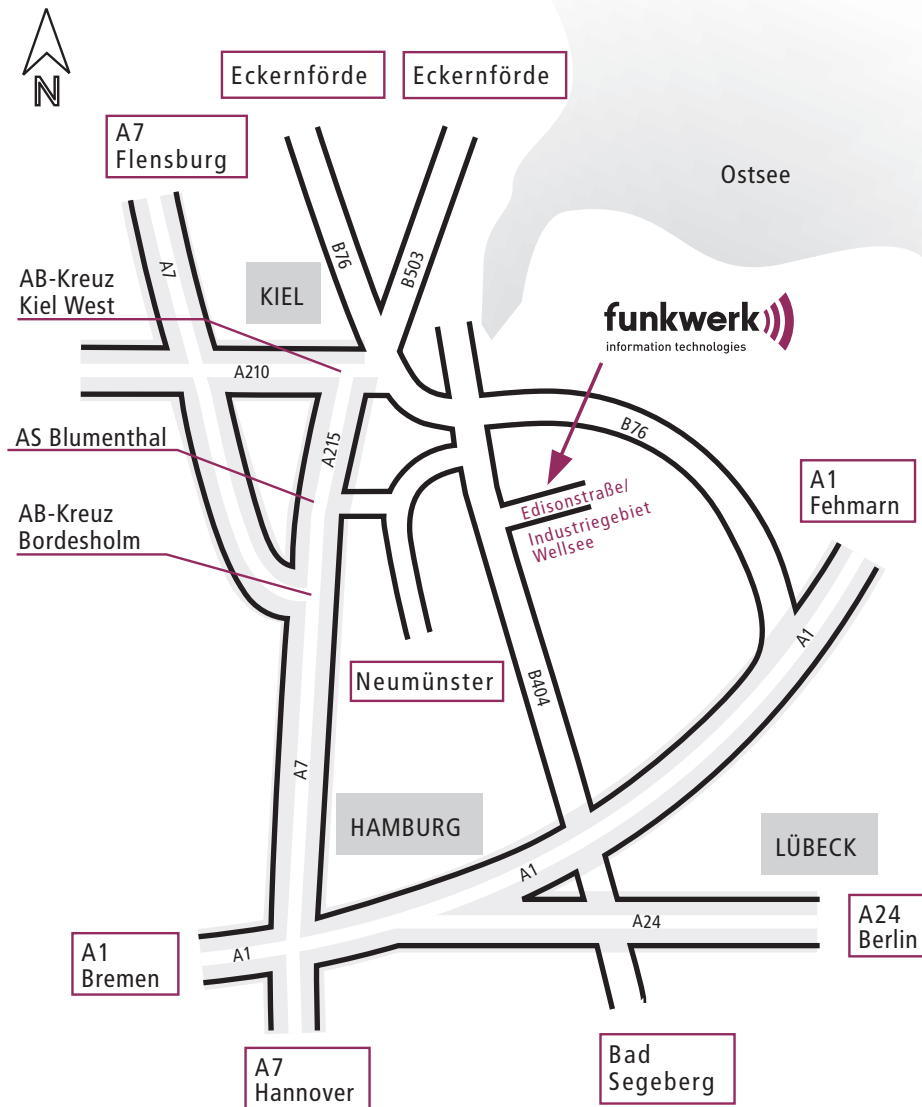

How to find us in: Kiel

Distance from: 5 km Kiel Main Station
12 km Kiel Holtenau Airport
90 km Hamburg-Fuhlsbüttel Airport
95 km Hamburg City Centre

By Car

- From Hamburg take the A7 motorway northbound in the Flensburg direction.
- At the Bordesholm motorway junction turn off the A7 onto the A215 and drive on towards Kiel as far as the first exit (Blumenthal).
- Leave the motorway at this exit and continue driving towards Kiel until you reach the B404 road. Turn right here and drive towards Bad Segeberg.
- After a few kilometres you will see the sign "Gewerbegebiet Wellsee" (Wellsee Industrial Estate). Follow this sign and turn left.
- After about 100 m you will see the Funkwerk Information Technologies GmbH building on the left-hand side.

By Rail

We recommend that you take a taxi for the rest of your journey from the Main Station to our offices. The trip takes about 10 minutes and costs about 11,00 EURO.

By Air

Again, we recommend that you take a taxi from Kiel Airport to our offices. The trip takes about 20 minutes and costs about 23,00 EURO.